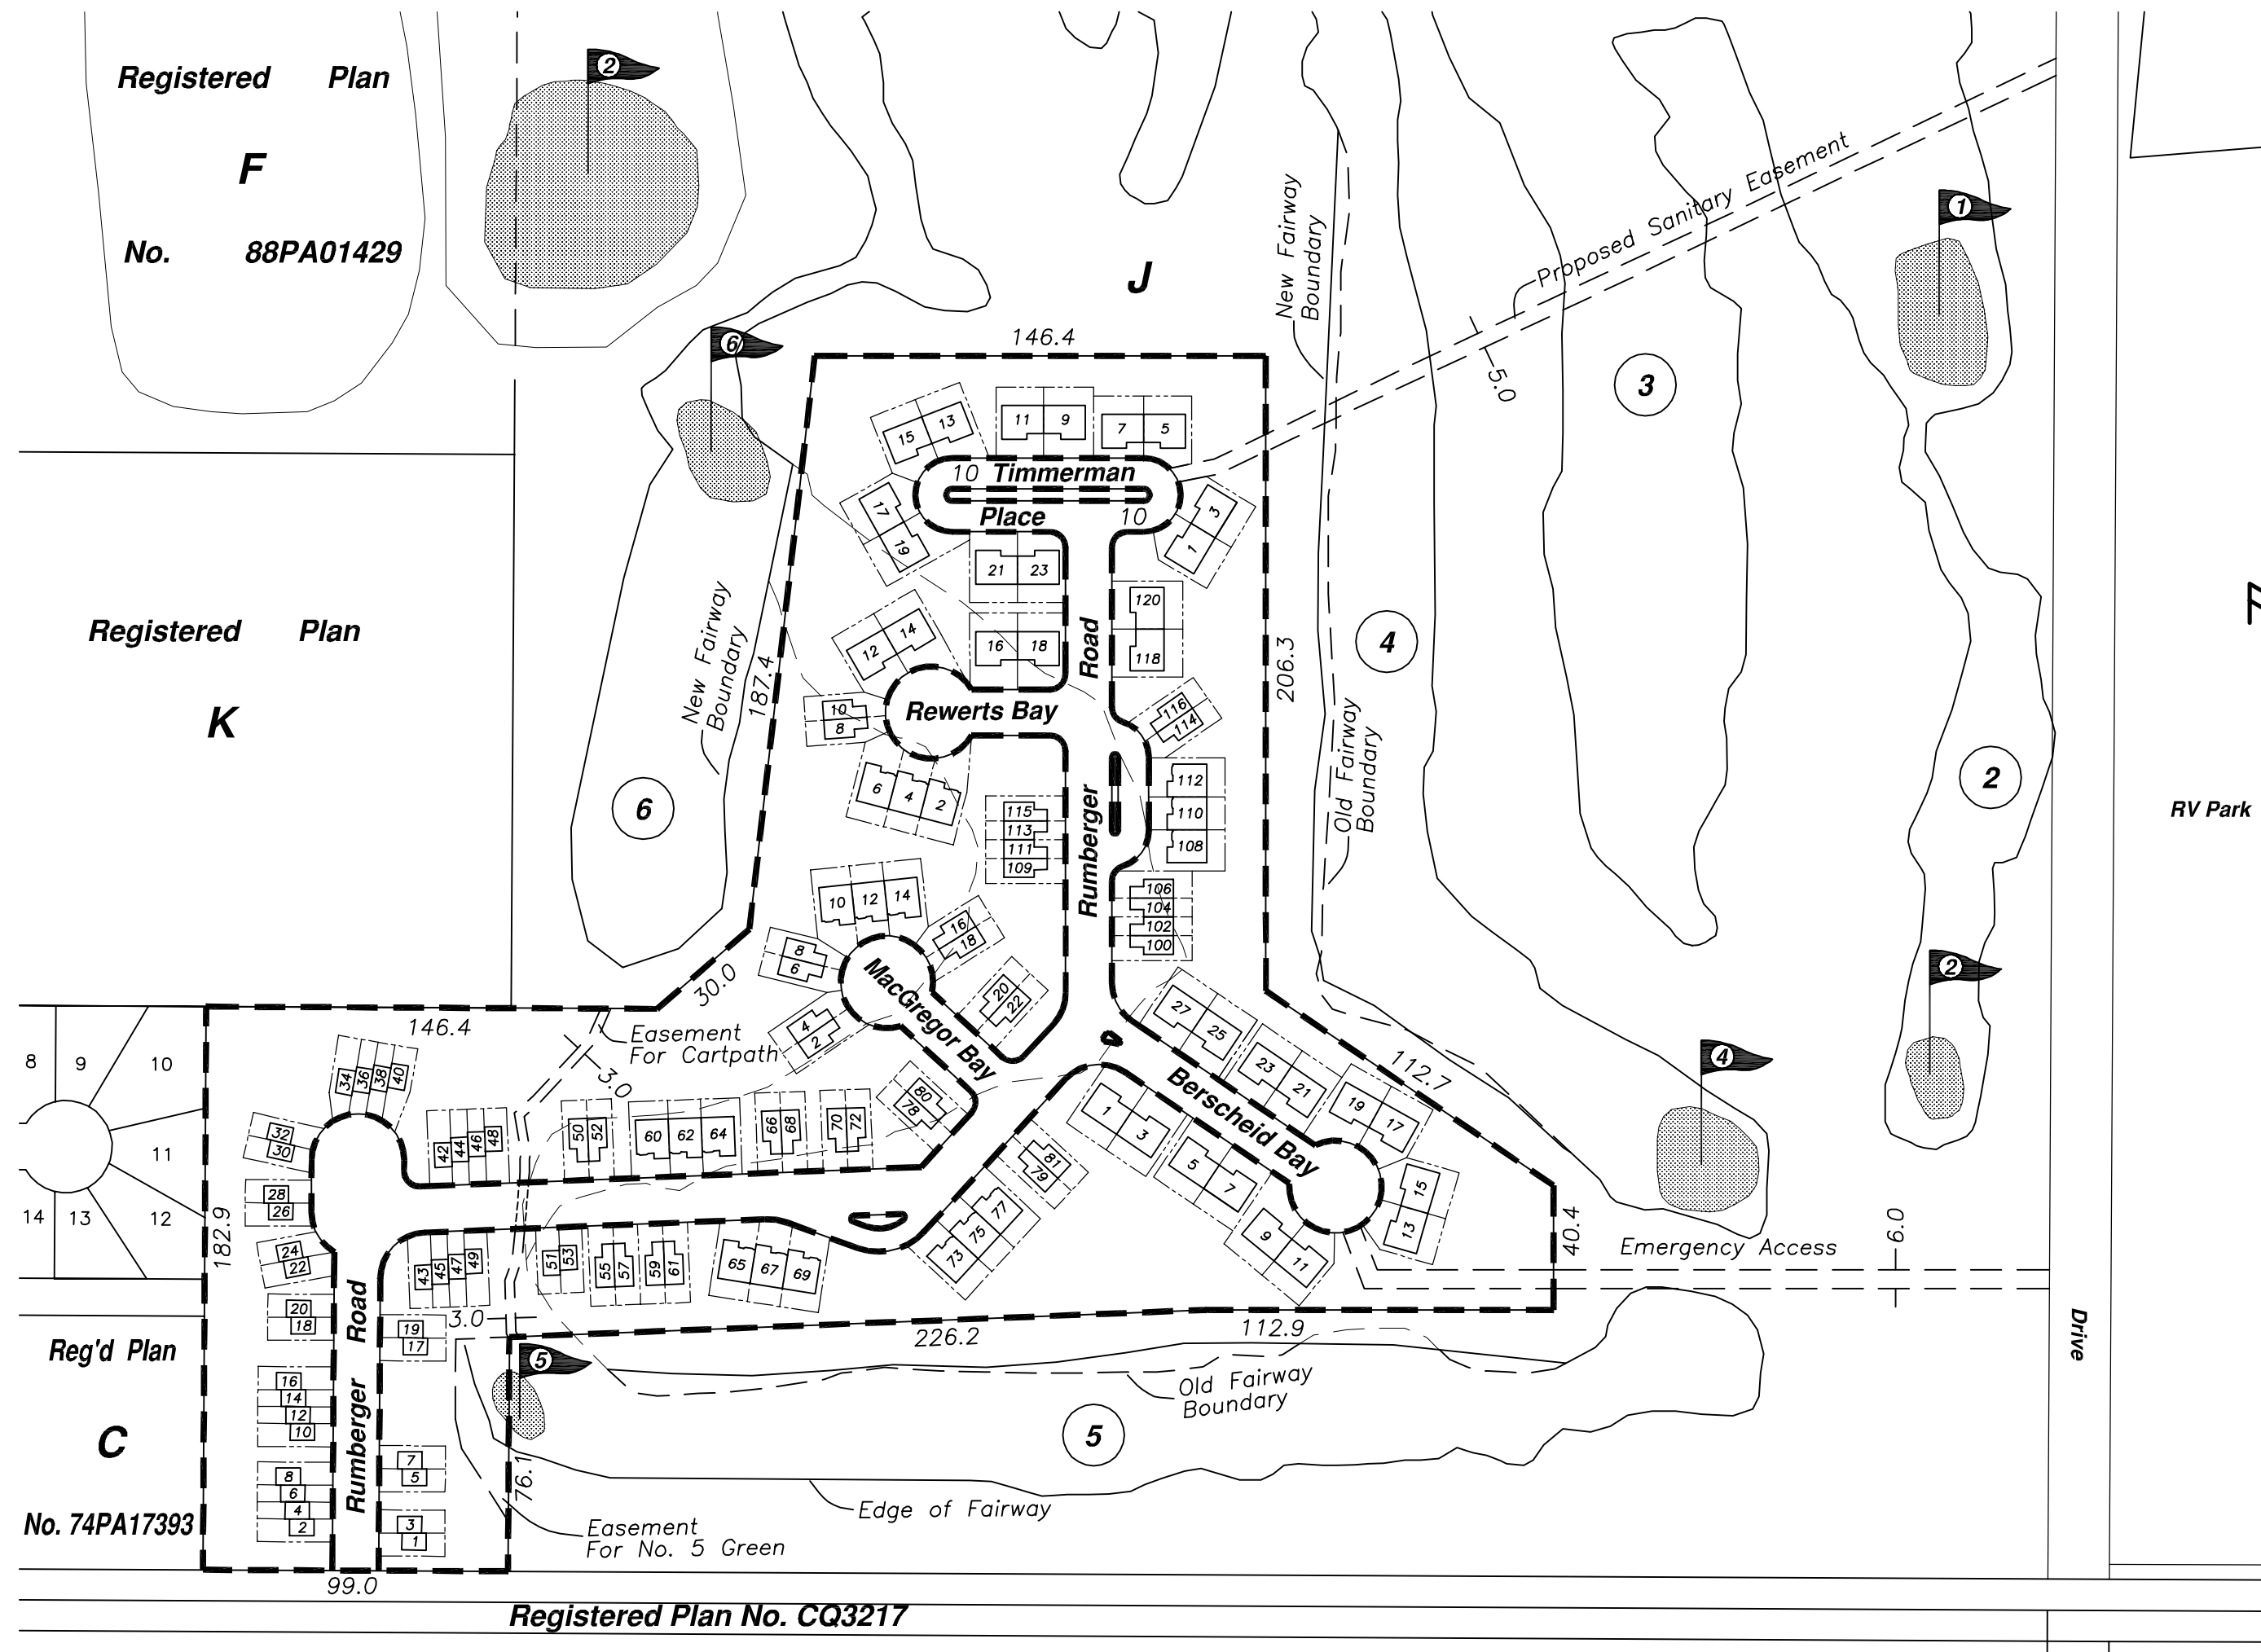

Plan
 showing
Proposed Bareland
Condominium
 in
Candle Lake Golf Course
Reg'd Plan No. 00PA00656
Scale 1:2000

- Old Fairway Boundary shown thus..... - - - - -
- New/Existing Fairway Boundary shown thus..... - - - - -
- Proposed Condominium shown thus..... [Outline]
- Proposed Condominium Boundary shown thus..... - - - - -
- Proposed Bare Land Condominium Boundary shown thus..... - - - - -